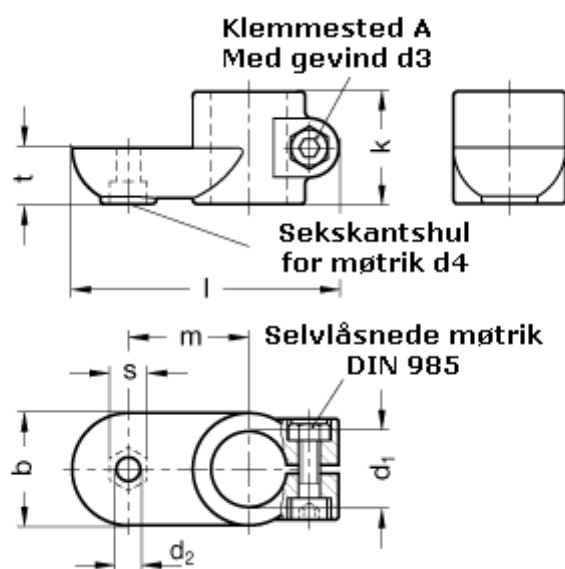

Article number: 20274B40AV2SW

Description: E+G Swivel clamp connector
GN274-B40-AV-2-SW

Measures

b = 65

s = 17

d1 = B40

t = 32.5

d2 = 10.5

d3 = M10

d4 = M10

k = 65

l = 148

m = 70